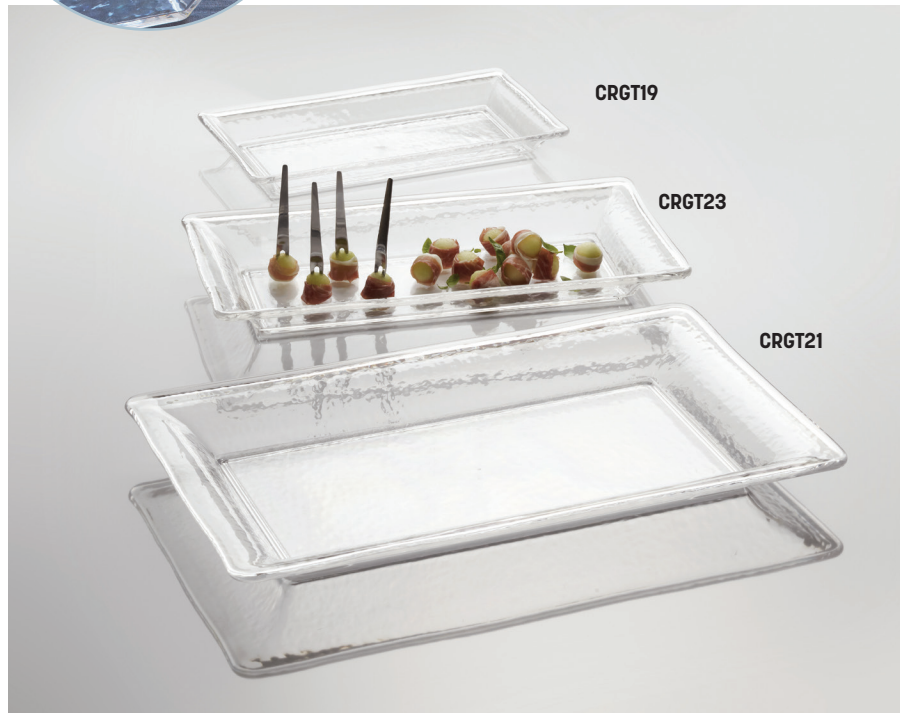

THE ORGANIC EDGES ON THESE RIMS ENHANCE THE NATURAL LOOK OF THESE PIECES

THE RAIN COLLECTION

From organic edges to natural rain-splashed designs, every detail of these plastic platters and bowls is crafted with intent. And because it's lightweight to boot, the Rain Collection is as practical as it is beautiful.

Square Rain Bowls

- CRGSQ53** 23 oz. (680.2 mL)
5" Sq. x 2 7/8" H (12.7 x 7.3 cm)
- CRGSQ73** 58 oz. (1.7 L)
7" Sq. x 3 1/4" H (17.8 x 8.3 cm)
- CRGSQ94** 125 oz. (3.7 L)
9 1/2" Sq. x 4" H (24.1 x 10.2 cm)
- CRGSQ117** 228 oz. (6.7 L)
12" Sq. x 4 1/2" H (30.5 x 11.4 cm)

Rectangular Rain Platters

- CRGT19** 48 oz. (1.4 L)
14" L x 7 1/2" W x 1 1/2" H
(35.6 x 19.1 x 3.8 cm)
- CRGT23** 92 oz. (2.7 L)
18" L x 9" W x 2" H
(45.7 x 22.9 x 5.1 cm)
- CRGT21** 152 oz. (4.5 L)
21" L x 13" W x 2" H
(53.3 x 33 x 5.1 cm)